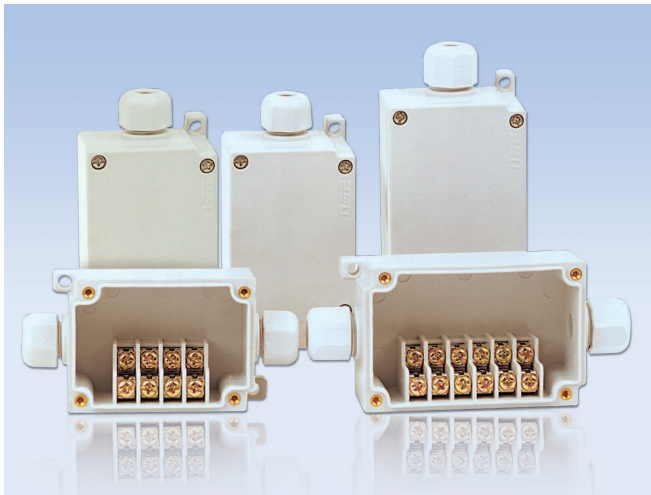

Terminal Block Box

Terminal Type Box – IP67

Model	Height×Width×Depth (Unit: mm Including cover)
DS-MTB-4P	70 × 50 × 40
DS-MTB-6P	85 × 55 × 40

- Indoor/Outdoor use
- Material: Polyester (PBT/PC)
- Color: Gray

Model	Division	H1	H2	H3	H4	H5	H6	H7	H8	H9	H10	H11	W1	W2	W3	W4	D1	D2	D3	A1	A2	A3	A4	A5	A6	D4
DS-MTB-4P		40	36	32	50	45	37	30	27	66	70	100	21	40	46	50	14.5	16	32	32	57	70	18	40	50	8

Model	Height×Width×Depth (Unit: mm Including cover)
DS-PG-4P	85 × 55 × 40
DS-PG-6P	90 × 75 × 40
DS-PG-10P	110 × 75 × 40
DS-PG-15P	100 × 200 × 70
DS-PG-20P	170 × 160 × 70
DS-PG-4PT	85 × 55 × 40
DS-PG-6PT	90 × 75 × 40
DS-PG-15PT	100 × 200 × 70
DS-PG-20PT	110 × 230 × 70
DS-PG-40PT	110 × 230 × 70

Model	Height×Width×Depth (Unit: mm Including cover)
DS-PC-4P	50 × 70 × 40
DS-PC-6P	55 × 85 × 40

- Indoor/Outdoor use
- (1) • Material: AC (PC/ABS)
- Color: Gray
- (2) • Material: Polyester (PBT/PC)
- Color: Clear