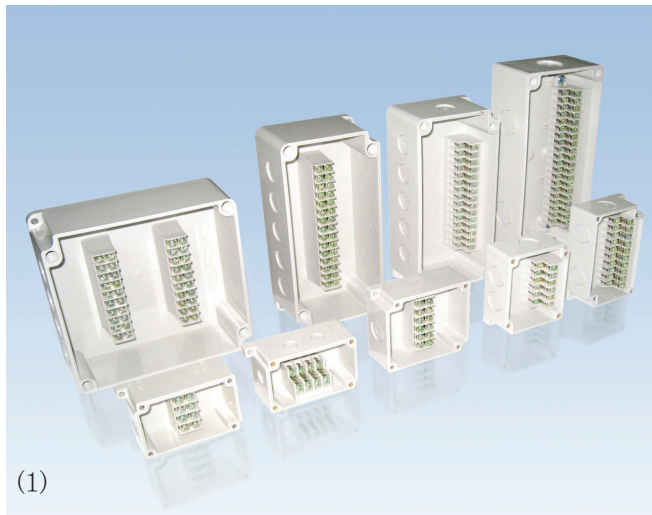

Terminal Block Box

Terminal Type Box – IP67

Model	Height×Width×Depth (Unit: mm Including cover)
DS-MTB-4P	70 × 50 × 40
DS-MTB-6P	85 × 55 × 40

- Indoor/Outdoor use
- Material: Polyester (PBT/PC)
- Color: Gray

※Please refer to Material Information on Page 13.

Dimension (Allowable error: ± 1mm)

Model	Division	H1	H2	H3	H4	H5	H6	H7	H8	H9	H10	H11	W1	W2	W3	W4	D1	D2	D3	A1	A2	A3	A4	A5	A6	D4
DS-MTB-6P		47.5	43.5	39.5	60.5	53.5	44.5	37.5	34.5	81	85	121	23.5	45	51	55	14.5	16	32	39.5	72	85	20.5	45	55	8

Model	Division	H1	H2	H3	H4	H5	H6	H7	H8	H9	H10	H11	W1	W2	W3	W4	D1	D2	D3	A1	A2	A3	A4	A5	A6	D4
DS-MTB-4P		40	36	32	50	45	37	30	27	66	70	100	21	40	46	50	14.5	16	32	32	57	70	18	40	50	8

Model	Height×Width×Depth (Unit: mm Including cover)
DS-PG-4P	85 × 55 × 40
DS-PG-6P	90 × 75 × 40
DS-PG-10P	110 × 75 × 40
DS-PG-15P	100 × 200 × 70
DS-PG-20P	170 × 160 × 70
DS-PG-4PT	85 × 55 × 40
DS-PG-6PT	90 × 75 × 40
DS-PG-15PT	100 × 200 × 70
DS-PG-20PT	110 × 230 × 70
DS-PG-40PT	110 × 230 × 70

Model	Height×Width×Depth (Unit: mm Including cover)
DS-PC-4P	50 × 70 × 40
DS-PC-6P	55 × 85 × 40

- Indoor/Outdoor use
- (1) • Material: AC (PC/ABS)
- Color: Gray
- (2) • Material: Polyester (PBT/PC)
- Color: Clear