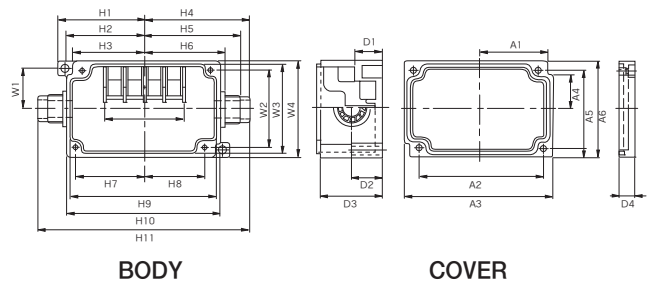

Terminal Block Box

Terminal Type Box – IP67

Model	Height×Width×Depth (Unit: mm Including cover)
DS-MTB-4P	70 × 50 × 40
DS-MTB-6P	85 × 55 × 40

- Indoor/Outdoor use
- Material: Polyester (PBT/PC)
- Color: Gray

※Please refer to Material Information on Page 13.

Dimension (Allowable error: ± 1mm)

Model	Division	H1	H2	H3	H4	H5	H6	H7	H8	H9	H10	H11	W1	W2	W3	W4	D1	D2	D3	A1	A2	A3	A4	A5	A6	D4
DS-MTB-6P		47.5	43.5	39.5	60.5	53.5	44.5	37.5	34.5	81	85	121	23.5	45	51	55	14.5	16	32	39.5	72	85	20.5	45	55	8

Model	Division	H1	H2	H3	H4	H5	H6	H7	H8	H9	H10	H11	W1	W2	W3	W4	D1	D2	D3	A1	A2	A3	A4	A5	A6	D4
DS-MTB-4P		40	36	32	50	45	37	30	27	66	70	100	21	40	46	50	14.5	16	32	32	57	70	18	40	50	8

Model	Height×Width×Depth (Unit: mm Including cover)
DS-PG-4P	85 × 55 × 40
DS-PG-6P	90 × 75 × 40
DS-PG-10P	110 × 75 × 40
DS-PG-15P	100 × 200 × 70
DS-PG-20P	170 × 160 × 70
DS-PG-4PT	85 × 55 × 40
DS-PG-6PT	90 × 75 × 40
DS-PG-15PT	100 × 200 × 70
DS-PG-20PT	110 × 230 × 70
DS-PG-40PT	110 × 230 × 70

Model	Height×Width×Depth (Unit: mm Including cover)
DS-PC-4P	50 × 70 × 40
DS-PC-6P	55 × 85 × 40

- Indoor/Outdoor use
- (1) • Material: AC (PC/ABS)
- Color: Gray
- (2) • Material: Polyester (PBT/PC)
- Color: Clear