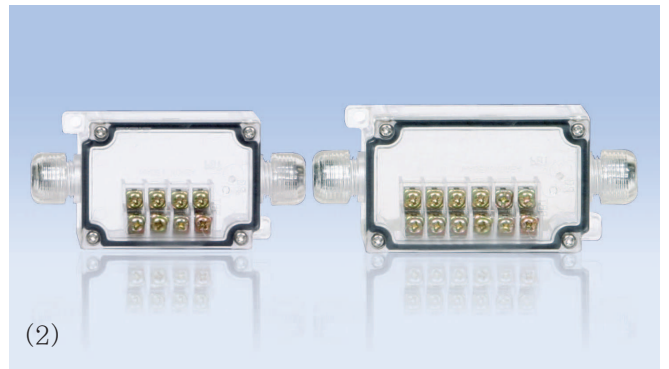

Terminal Block Box

Terminal Type Box – IP67

Model	Height×Width×Depth (Unit: mm Including cover)
DS-MTB-4P	70 × 50 × 40
DS-MTB-6P	85 × 55 × 40

- Indoor/Outdoor use
- Material: Polyester (PBT/PC)
- Color: Gray

※Please refer to Material Information on Page 13.

Dimension (Allowable error: ± 1mm)

Model	Division	H1	H2	H3	H4	H5	H6	H7	H8	H9	H10	H11	W1	W2	W3	W4	D1	D2	D3	A1	A2	A3	A4	A5	A6	D4
DS-MTB-6P		47.5	43.5	39.5	60.5	53.5	44.5	37.5	34.5	81	85	121	23.5	45	51	55	14.5	16	32	39.5	72	85	20.5	45	55	8

Model	Division	H1	H2	H3	H4	H5	H6	H7	H8	H9	H10	H11	W1	W2	W3	W4	D1	D2	D3	A1	A2	A3	A4	A5	A6	D4
DS-MTB-4P		40	36	32	50	45	37	30	27	66	70	100	21	40	46	50	14.5	16	32	32	57	70	18	40	50	8

Model	Height×Width×Depth (Unit: mm Including cover)
DS-PG-4P	85 × 55 × 40
DS-PG-6P	90 × 75 × 40
DS-PG-10P	110 × 75 × 40
DS-PG-15P	100 × 200 × 70
DS-PG-20P	170 × 160 × 70
DS-PG-4PT	85 × 55 × 40
DS-PG-6PT	90 × 75 × 40
DS-PG-15PT	100 × 200 × 70
DS-PG-20PT	110 × 230 × 70
DS-PG-40PT	110 × 230 × 70

Model	Height×Width×Depth (Unit: mm Including cover)
DS-PC-4P	50 × 70 × 40
DS-PC-6P	55 × 85 × 40

- Indoor/Outdoor use
- (1) • Material: AC (PC/ABS)
- Color: Gray
- (2) • Material: Polyester (PBT/PC)
- Color: Clear