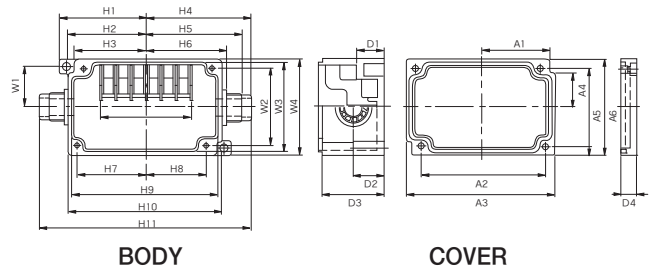

Terminal Block Box

Terminal Type Box – IP67

Model	Height×Width×Depth (Unit: mm Including cover)
DS-MTB-4P	70 × 50 × 40
DS-MTB-6P	85 × 55 × 40

- Indoor/Outdoor use
- Material: Polyester (PBT/PC)
- Color: Gray

※Please refer to Material Information on Page 13.

Dimension (Allowable error: ± 1mm)

Model	Division	H1	H2	H3	H4	H5	H6	H7	H8	H9	H10	H11	W1	W2	W3	W4	D1	D2	D3	A1	A2	A3	A4	A5	A6	D4
DS-MTB-6P		47.5	43.5	39.5	60.5	53.5	44.5	37.5	34.5	81	85	121	23.5	45	51	55	14.5	16	32	39.5	72	85	20.5	45	55	8

Model	Division	H1	H2	H3	H4	H5	H6	H7	H8	H9	H10	H11	W1	W2	W3	W4	D1	D2	D3	A1	A2	A3	A4	A5	A6	D4
DS-MTB-4P		40	36	32	50	45	37	30	27	66	70	100	21	40	46	50	14.5	16	32	32	57	70	18	40	50	8

Model	Height×Width×Depth (Unit: mm Including cover)
DS-PG-4P	85 × 55 × 40
DS-PG-6P	90 × 75 × 40
DS-PG-10P	110 × 75 × 40
DS-PG-15P	100 × 200 × 70
DS-PG-20P	170 × 160 × 70
DS-PG-4PT	85 × 55 × 40
DS-PG-6PT	90 × 75 × 40
DS-PG-15PT	100 × 200 × 70
DS-PG-20PT	110 × 230 × 70
DS-PG-40PT	110 × 230 × 70

Model	Height×Width×Depth (Unit: mm Including cover)
DS-PC-4P	50 × 70 × 40
DS-PC-6P	55 × 85 × 40

- Indoor/Outdoor use
- (1) • Material: AC (PC/ABS)
- Color: Gray
- (2) • Material: Polyester (PBT/PC)
- Color: Clear